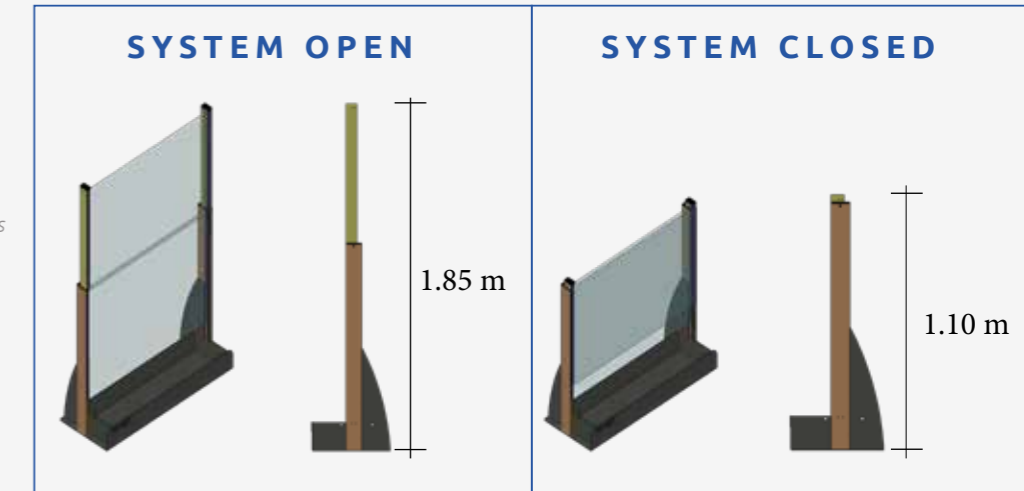

TECHNICAL INFO

Max. Width	: 1.50m
Height	: 1.85m
Operation	: Semi-Automatic
Glazing	: Bottom&Top Telescopic Glass 6mm Tempered / Clear Optional: Bottom Fixed Glass 5+1.52PVB+5 T. Laminated Glass Top Telescopic Glass 6mm tempered
Planter*	: 15cm x 35 cm x **
Standard Colors	: RAL 9005 (Black) RAL 9006 (White aluminum) RAL 9010 (White) RAL 1019 (Beige) Can be produced in custom colors.

* The content of the planter is not provided by Libart. For safe use, the planter should be filled with 7 cm gravel, 7 cm wet soil (Approximately 80 kg).
** The internal width of the planter is 10 cm shorter than the module width.