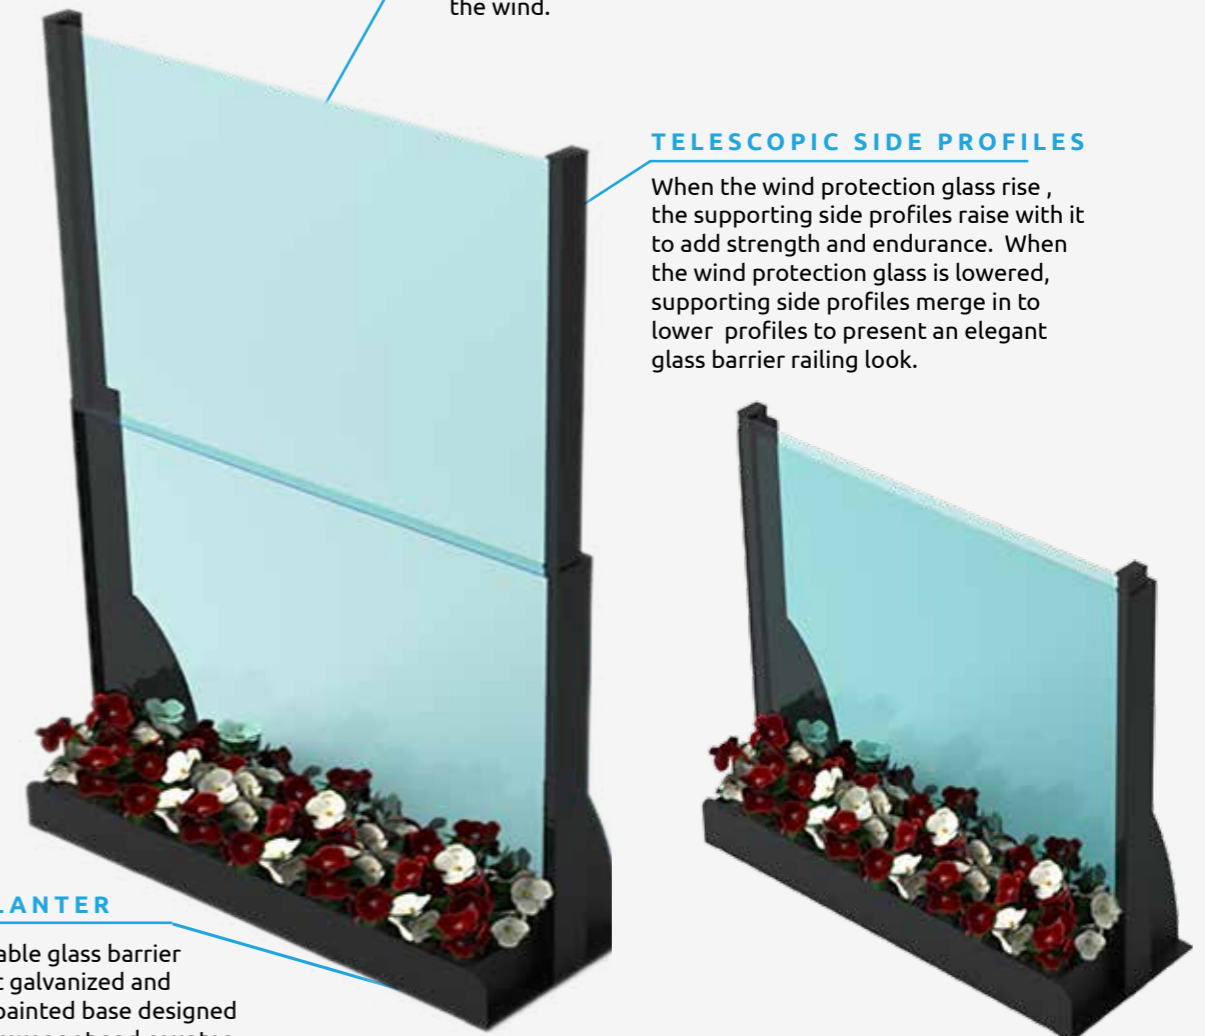

### TOP TELESCOPIC GLASS

With a touch, it rises up automatically and protects your customers against the wind.

### TELESCOPIC SIDE PROFILES

When the wind protection glass rise, the supporting side profiles raise with it to add strength and endurance. When the wind protection glass is lowered, supporting side profiles merge in to lower profiles to present an elegant glass barrier railing look.