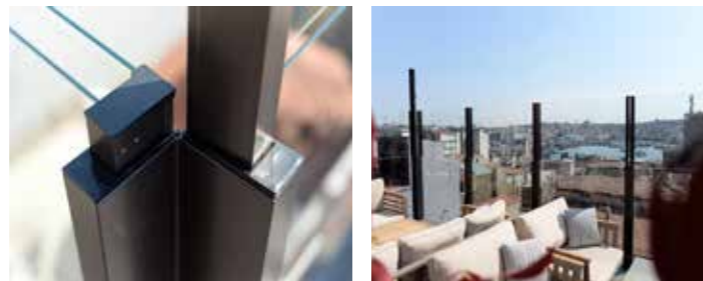

Panora - Kinetic KU-FC Fixed to Ground Telescopic Windbreak Glass Railing Systems

Designed completely with tempered glass, Kinetic systems do not contain any horizontal profiles, providing a continuous view. You can push down the top sliding frame at any time you want and enjoy the view. With high resistance to wind loads, other physical factors and aesthetic integrity, it ensures beautiful vistas in your spaces. Because the Kinetic FC is fixed to the ground, it provides high wind resistance and extra safety.

Project Name : Mono Cafe
Project Code : # 3869
Size/Number : 1.50m x 1.85m (12 pieces)
System : KU-FC

Project Name : M Gallery Accor Hotel
Project Code : # 3586
Size/Number : 1.50m x 1.85m (47 pieces)
System : KU-FC

TECHNICAL INFO

Max. Width : 1.50m
Height : 1.85m
Operation : Semi-Automatic
Glazing : Bottom&Top Telescopic Glass
6mm Tempered / Clear
Optional:
Bottom Fixed Glass
5+1.52PVB+5 T. Laminated Glass
Top Telescopic Glass
6mm tempered
Material : AA 6063-T6
Standard Colors : RAL 9005 (Black)
RAL 9006 (White aluminum)
RAL 9010 (White)
RAL 1019 (Beige)
Can be produced in custom colors.

*Feet must be fixed to the concrete or steel.

TOP TELESCOPIC GLASS

With a touch, it rises up automatically and protects your customers against the wind.

TELESCOPIC SIDE PROFILES

When the wind protection glass rise, the supporting side profiles raise with it to add strength and endurance. When the wind protection glass is lowered, supporting side profiles merge in to lower profiles to present an elegant glass railing look

GROUND FIXING POINT

The system is fixed to the ground or to the platform from 6 points on the lower corners of the system, providing a secure balustrade and windscreen.