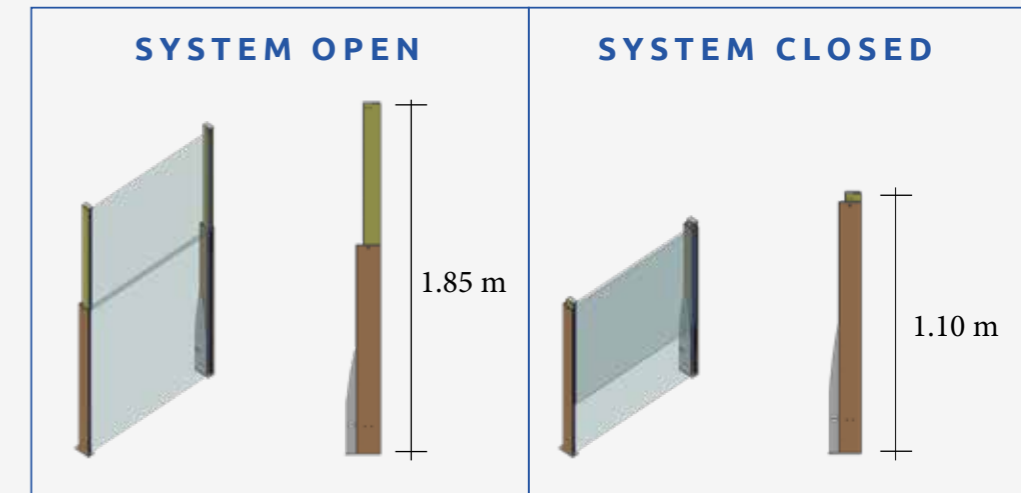

TECHNICAL INFO

Max. Width : 1.50m
Height : 1.85m
Operation : Semi-Automatic
Glazing : Bottom&Top Telescopic Glass
6mm Tempered / Clear
Optional:
Bottom Fixed Glass
5+1.52PVB+5 T. Laminated Glass
Top Telescopic Glass
6mm tempered
Material : AA 6063-T6
Standard Colors : RAL 9005 (Black)
RAL 9006 (White aluminum)
RAL 9010 (White)
RAL 1019 (Beige)
Can be produced in custom colors.

*Feet must be fixed to the concrete or steel.