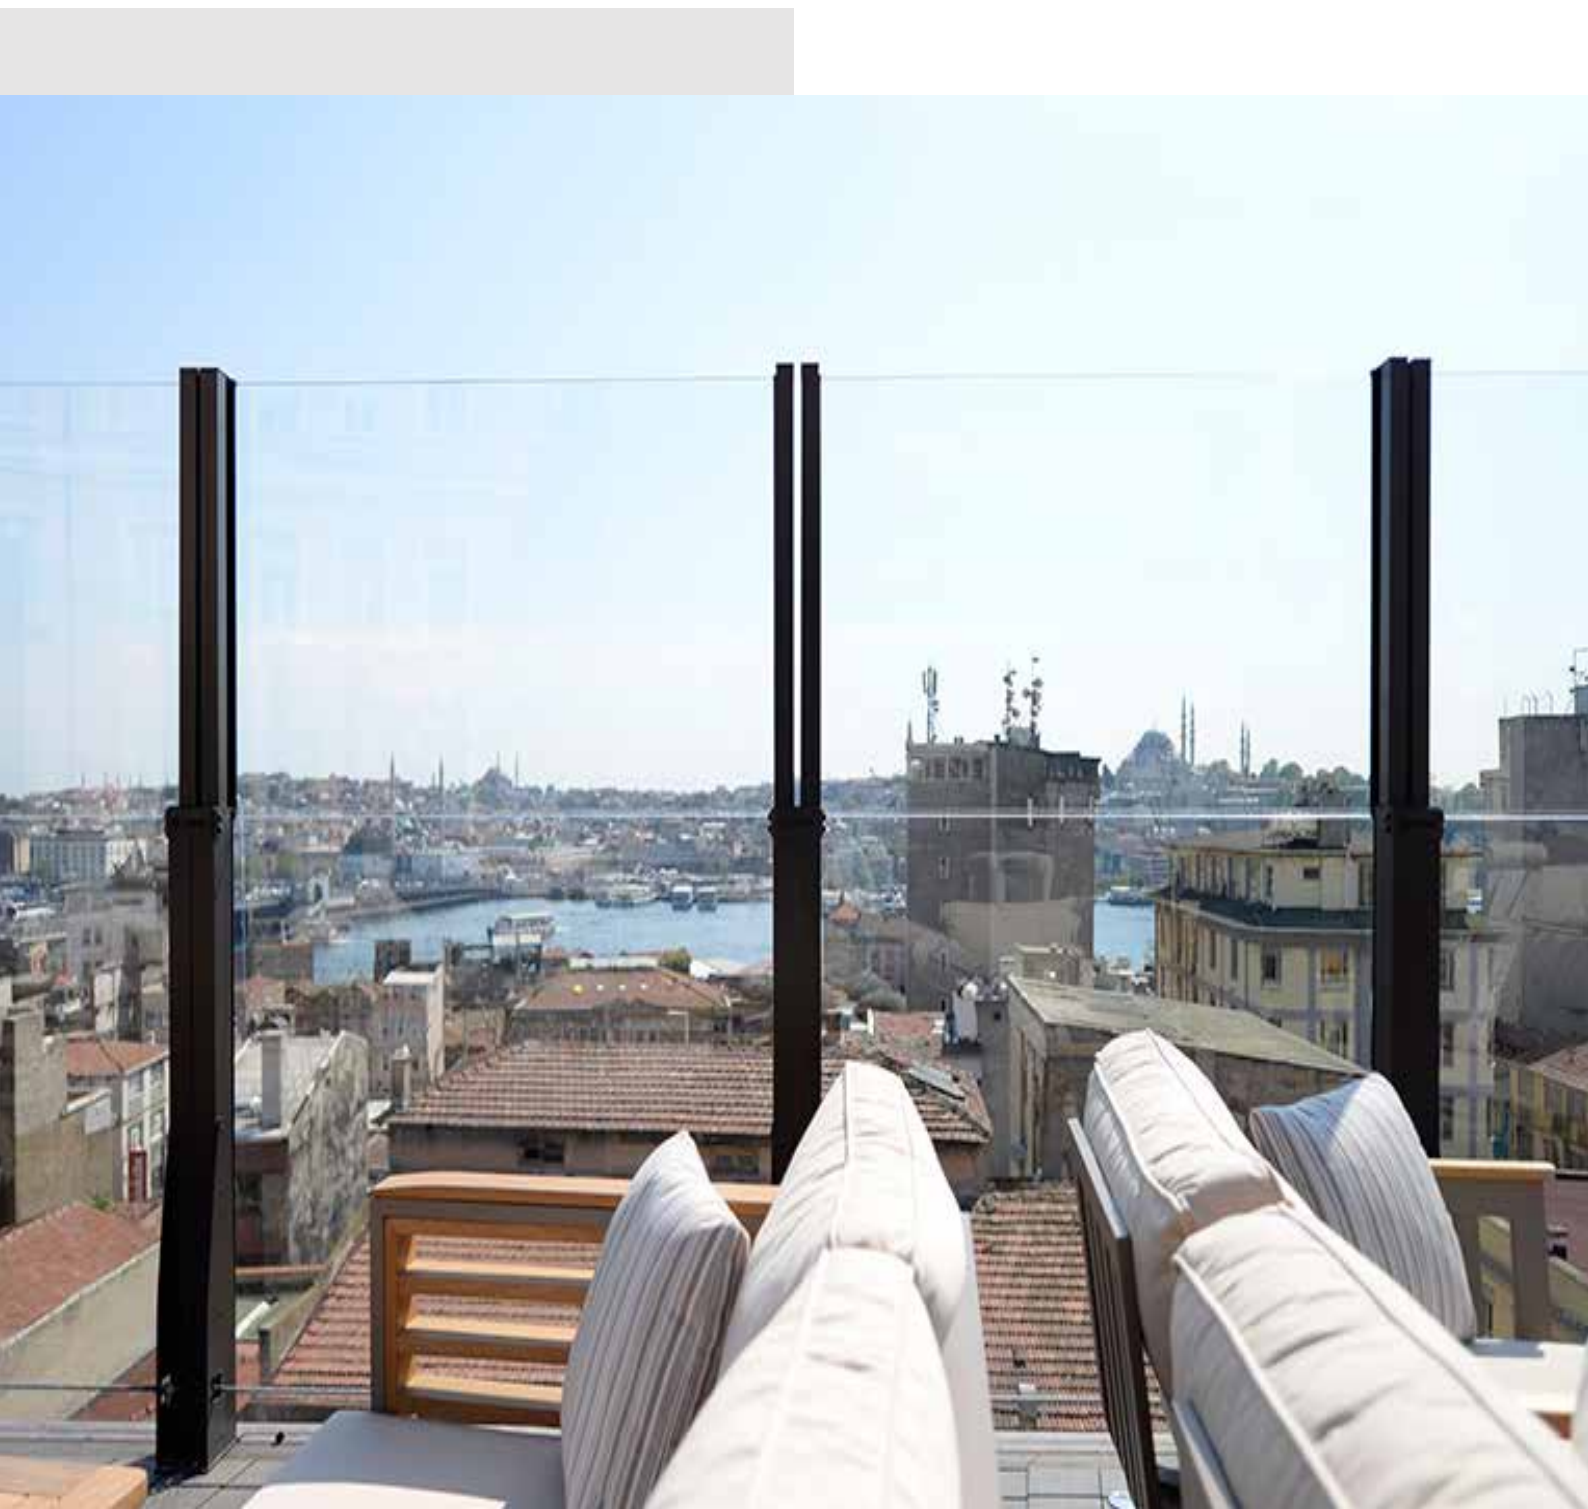

**Panora - Kinetic  
Telescopic Windbreak Glass Balustrade**  
“Unobstructed View”

MOTION IN ARCHITECTURE

Comfort and aesthetics are all together with Panora - Kinetic Systems! Never compromise from a continuous, panoramic view advantage. Feel the distinctiveness in architecture with portable or ground fixed telescopic windbreak systems.