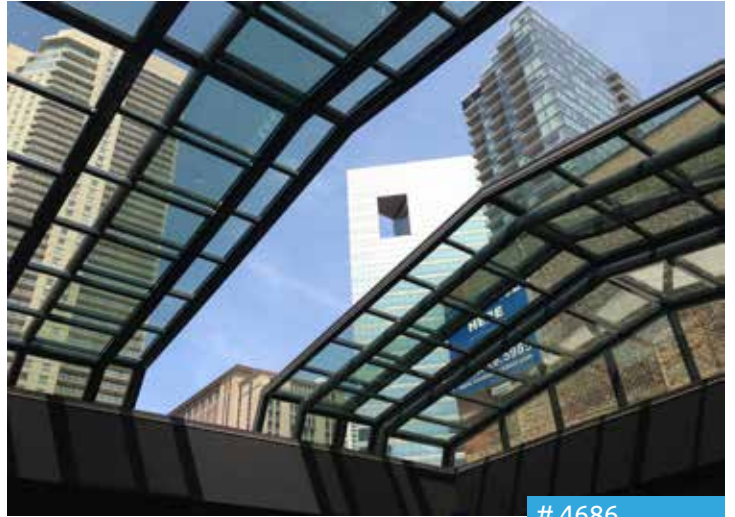

LIBART

REF: KU / INT / 2019.08

4686

Libart designs and fabricates operable architectural systems for discerning architects and professional clients from around the world. Libart's aluminum and glass retractable structures are innovative, functional and aesthetically attractive. They are used in restaurants, cafes, hotels, commercial and residential pools, patios, and industrial facilities. Our commitment to research, design, engineering and manufacturing is based on providing our customers value added retractable structures that offer flexible living and working environments for any type of weather.

Libart has been serving the architectural industry with operable solutions for over 25 years, with manufacturing centers located in 3 continents and dealers in more than 40+ countries.

MOTION IN ARCHITECTURE

[FACEBOOK.COM/LIBART.INTERNATIONAL](https://www.facebook.com/libart.international)

To learn more about our systems and projects from around the world please visit us at, www.libart.com

www.libart.com
libartsales@libart.com